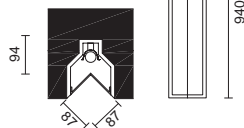

5498 T5 24W G5 128

5499 T5 39W G5 129