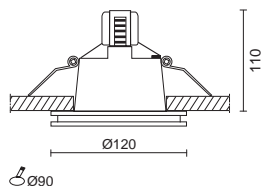

CE IP23

EL = Elettronico
Electronic

AS = Asimmetrico
Asymmetrical

09 Bianco avorio opaco RAL 9010
White ivory matt like RAL 9010

22 Grigio goffrato RAL 9006
Embossed grey RAL 9006

Coordinati/Coordinates:
SOSPENSIONI/SUSPENSIONS pag 99